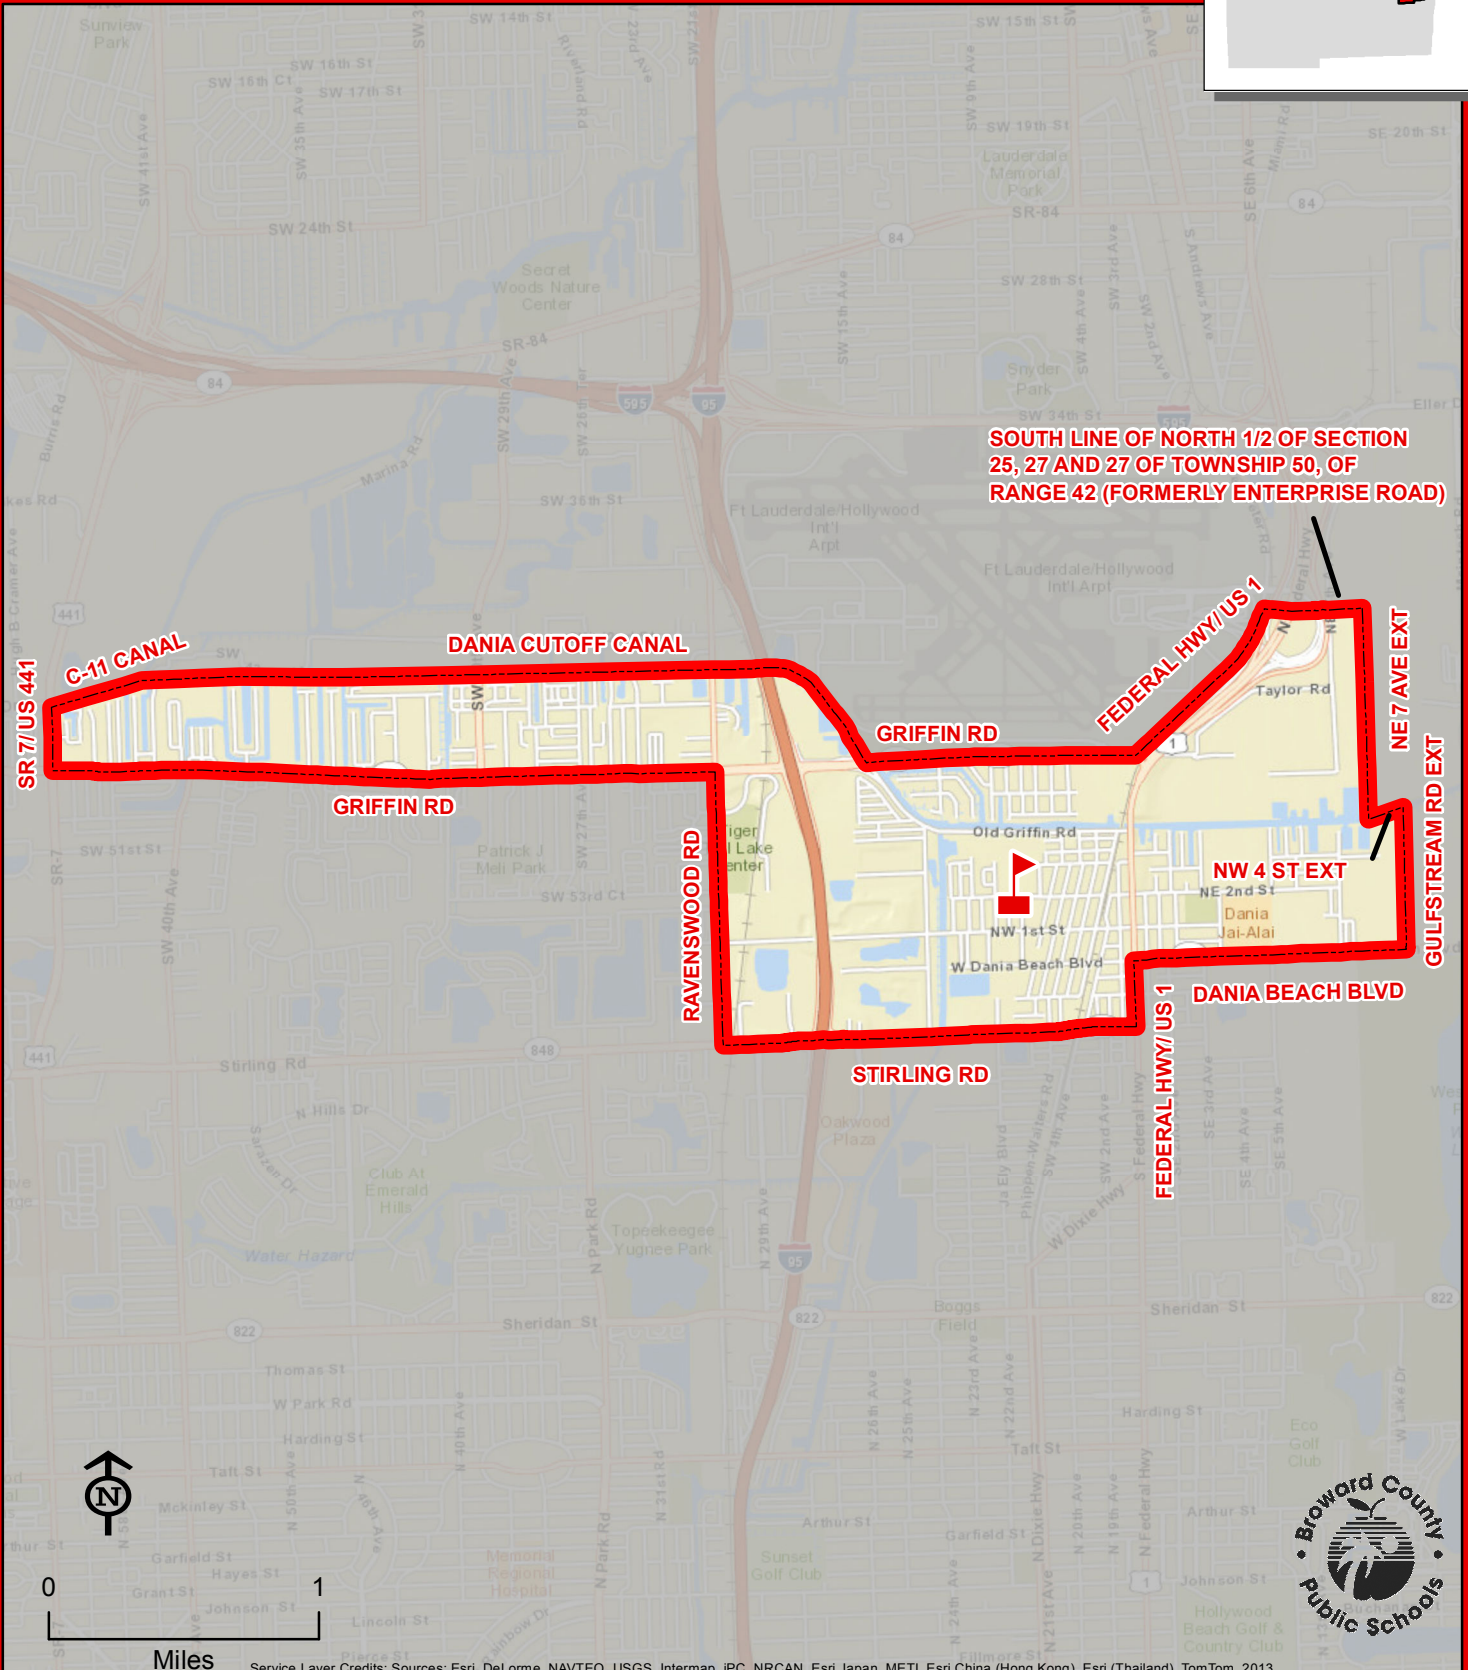

COLLINS ELEMENTARY SCHOOL

1050 NW 2 STREET
DANIA BEACH, FLORIDA 33004
754-323-5150

COLLINS

THIS MAP IS FOR CONCEPTUAL PURPOSES ONLY AND SHOULD NOT BE USED FOR LEGAL BOUNDARY DETERMINATIONS